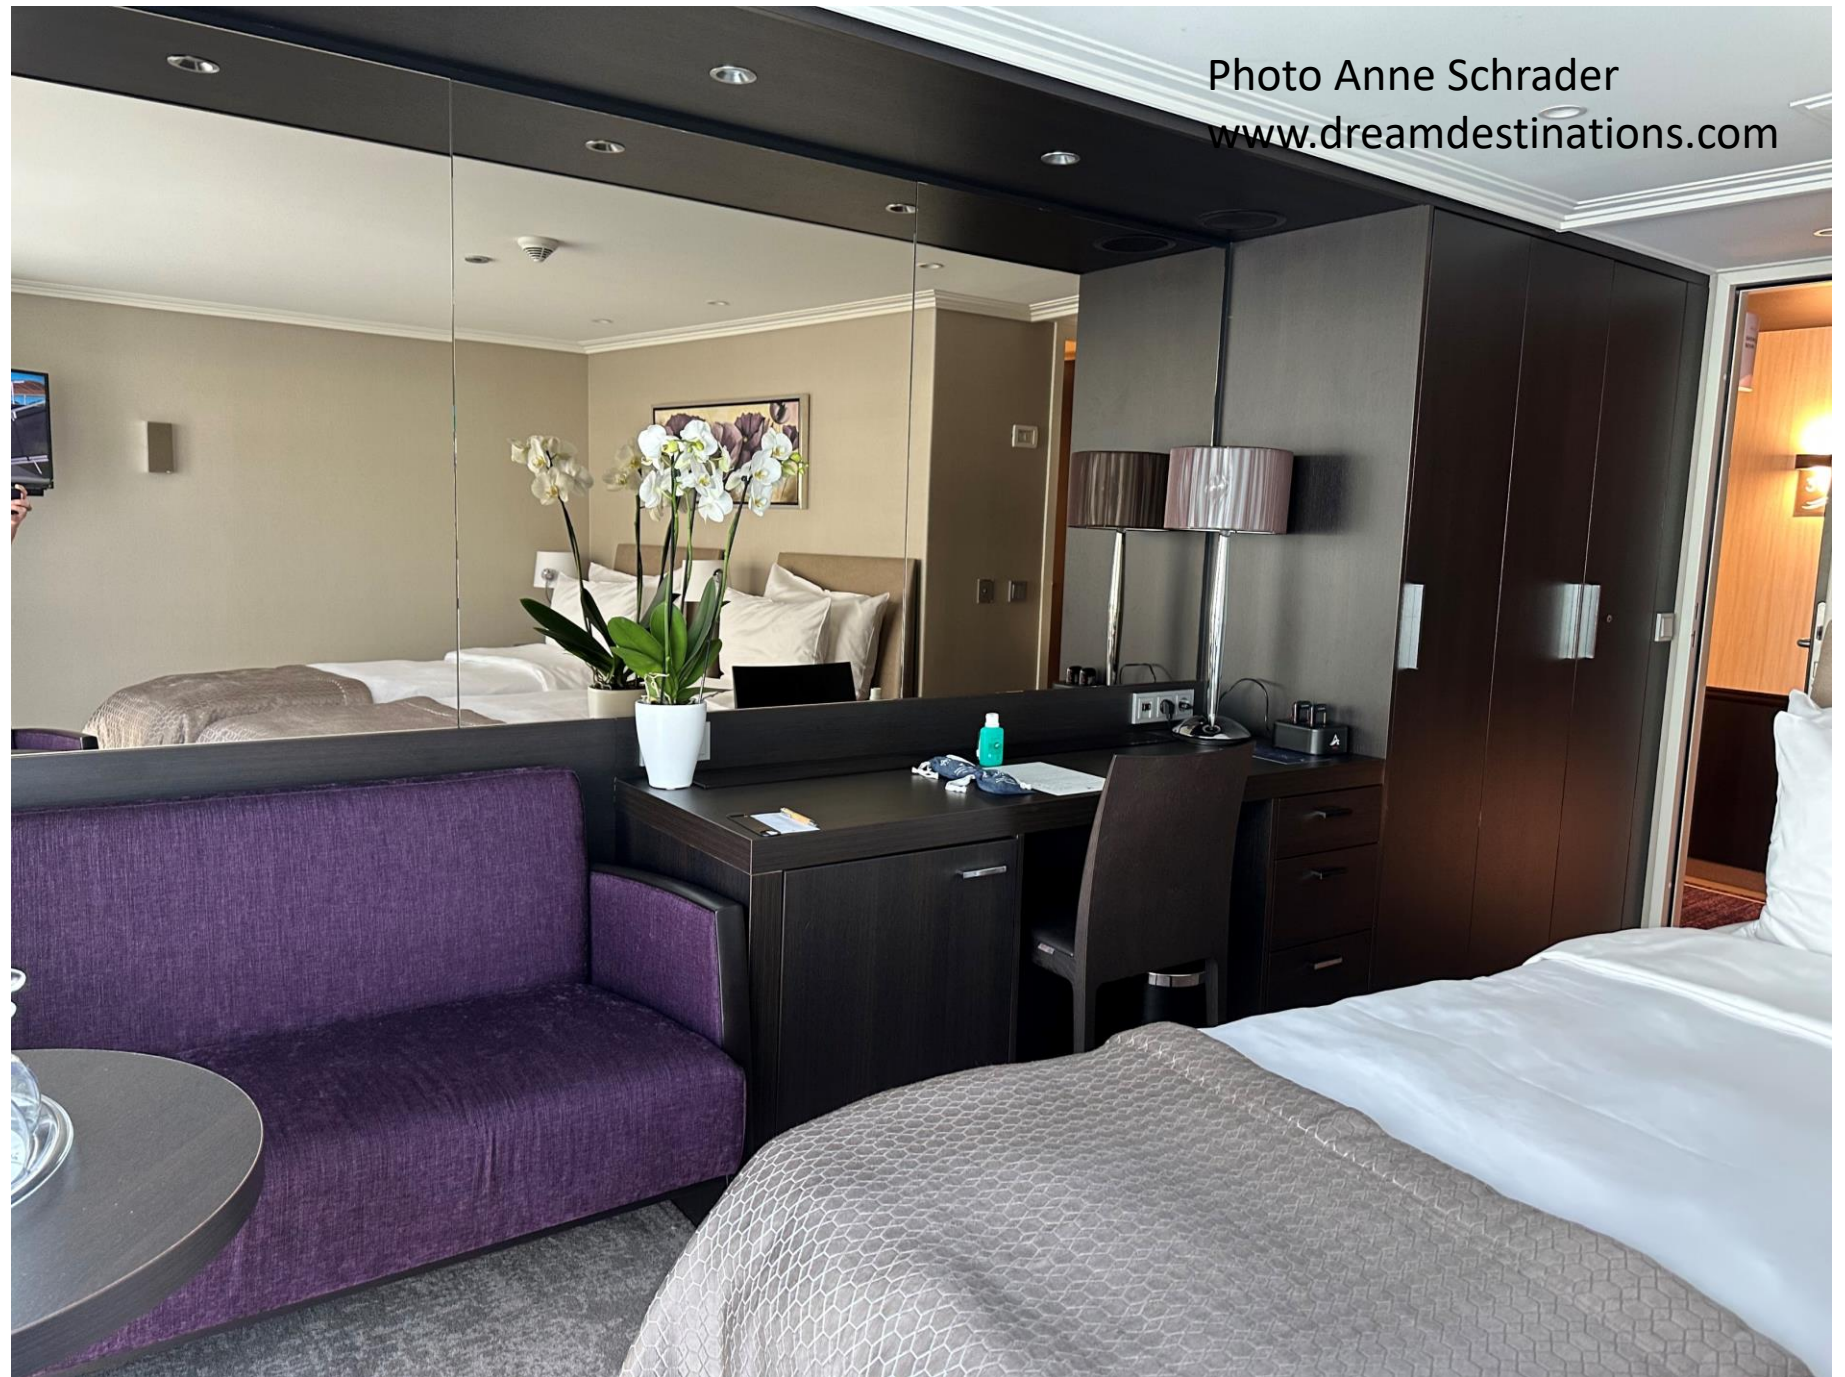

Avalon Longships

By

Hank Schrader

Avalon Waterways Specialist

Overview Suite Ships

- 166 passengers
- 2 Royal Suites 300 sq feet
- 65 Panorama Suites 200 sq feet
- 16 Deluxe Staterooms 172 sq feet
- Avalon has 13 Suite Ships in Europe
- The Royal Suites and Panorama Suites feature floor to ceiling windows that are 11 feet wide and 7 feet tall—they are called the Open-Air Balconies. These staterooms also feature Comfort Collection Beds that face the view.

Suites & Staterooms

- Comfort Collection BedsSM with choice of mattress firmness
- Egyptian super-combed cotton linens
- Bathrobes & slippers
- Premium L'Occitane bath products
- Large bathroom featuring shower with glass door
- Flatscreen satellite TV with free movie channels
- Individual climate control and in-room safe
- USB Ports

Room 202 Cat A

Photo Anne Schrader www.dreamdestinations.com

Cat A Suite

Photo Anne Schrader
www.dreamdestinations.com

Cat A Twin Bed Set Up

Photo Anne Schrader
www.dreamdestinations.com

Cat P Stateroom

Photo Anne Schrader
www.dreamdestinations.com

Cat P Stateroom

Bathroom Area Cat P Stateroom

A good picture of the 7 by 11 feet Open Air Balcony

Cat P Stateroom

Photo Anne Schrader
www.dreamdestinations.com

Suite Ship Facilities

- Observation Deck
- Panorama Bistro
- Panorama Lounge & Bar
- Sky Deck (top deck)
- Dining Room
- Adventure Center
- Fitness Center
- Club Lounge