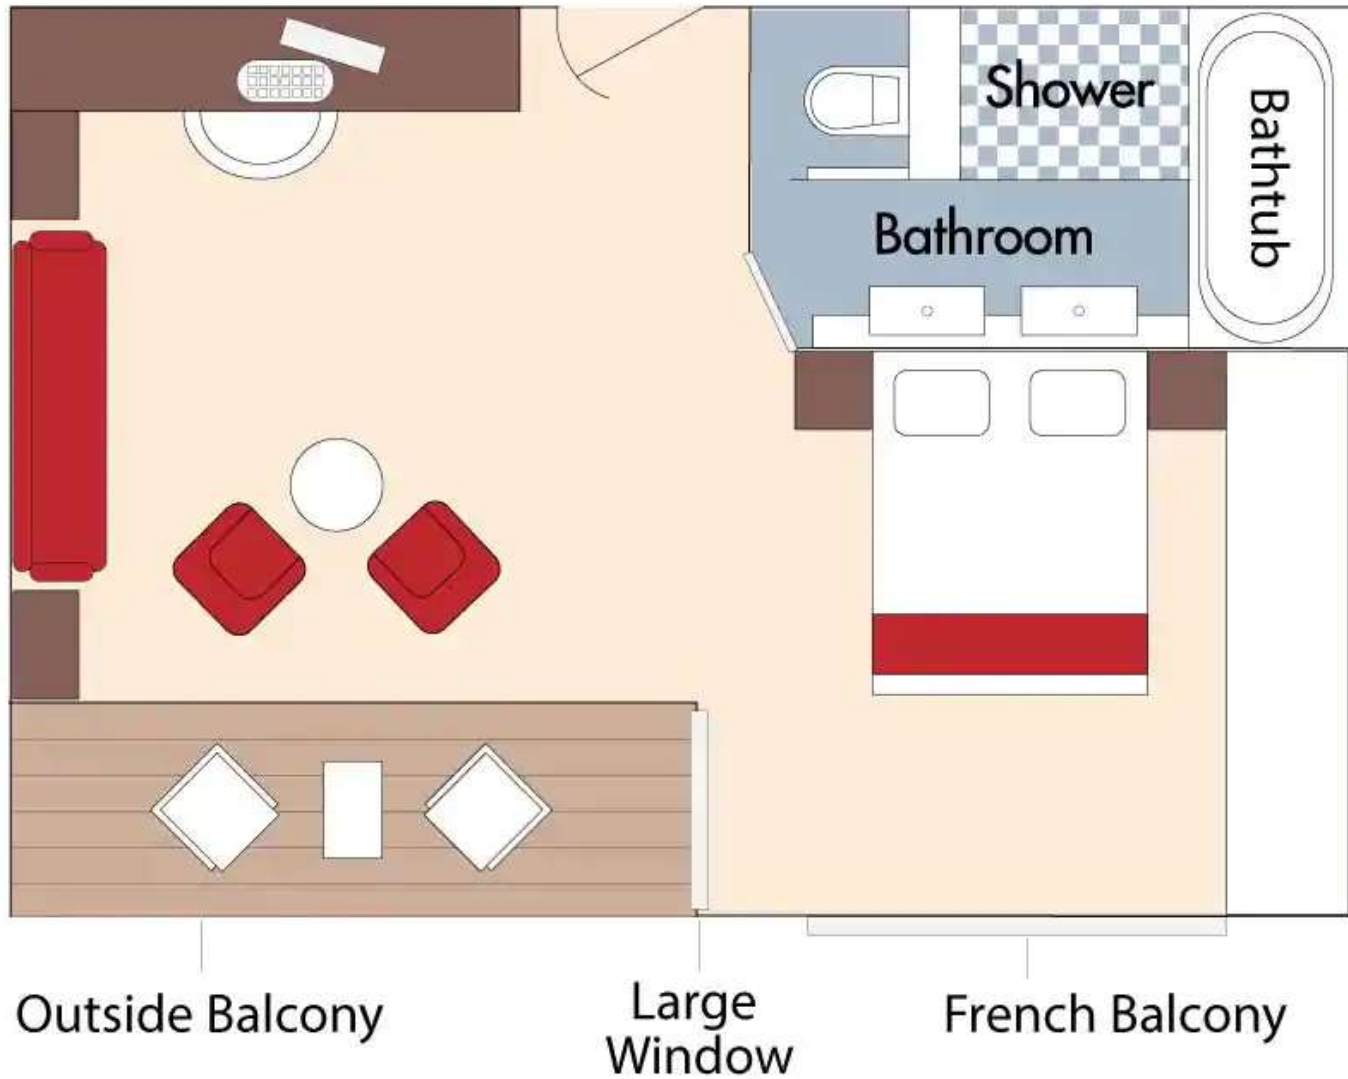

Suite Twin Balcony 350 sq. ft.