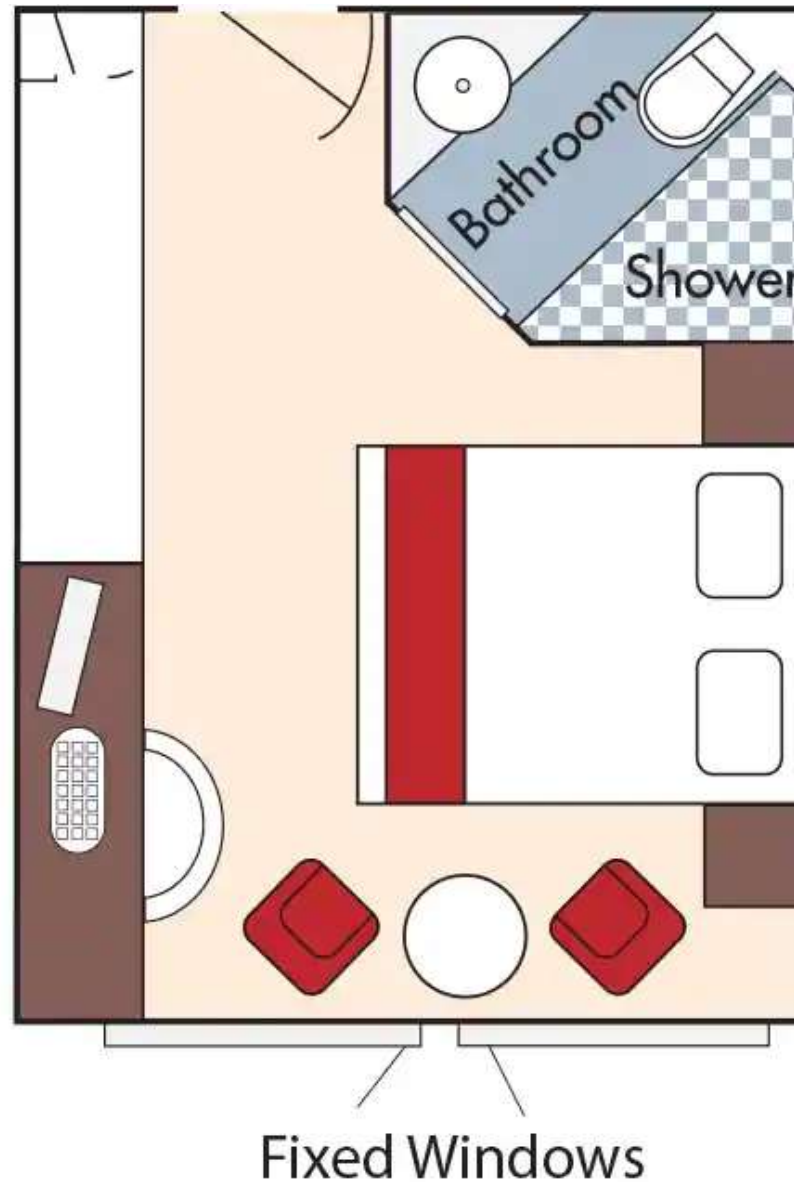

AmaViola Suite Photo AmaWaterways

AmaViola Suite Photo AmaWaterways

Suite Bedroom Photo AmaWaterways

Category AA & AB Twin Balcony 235 sq. ft.

Category BA & BB Twin Balcony 210 sq.

AmaKristina
Twin
Balcony
Stateroom

Photo Hank Schrader
www.dreamdestinations.com

Twin Balcony Bathroom (shower only)

Twin Balcony Outside view

Photo Anne Schrader
www.dreamdestinations.com

AmaViola Twin Balcony Cabin Photo AmaWaterways

Category CA French Balcony 170 sq. ft.

AmaViola French Balcony Cabin Photo AmaWaterways

Category D & E Fixed Window 160 sq. ft.

AmaViola Fixed Window Stateroom

Photo AmaWaterways

Visit Dream Destinations, LLC

Your Journey Begins Here!

Dream Destinations