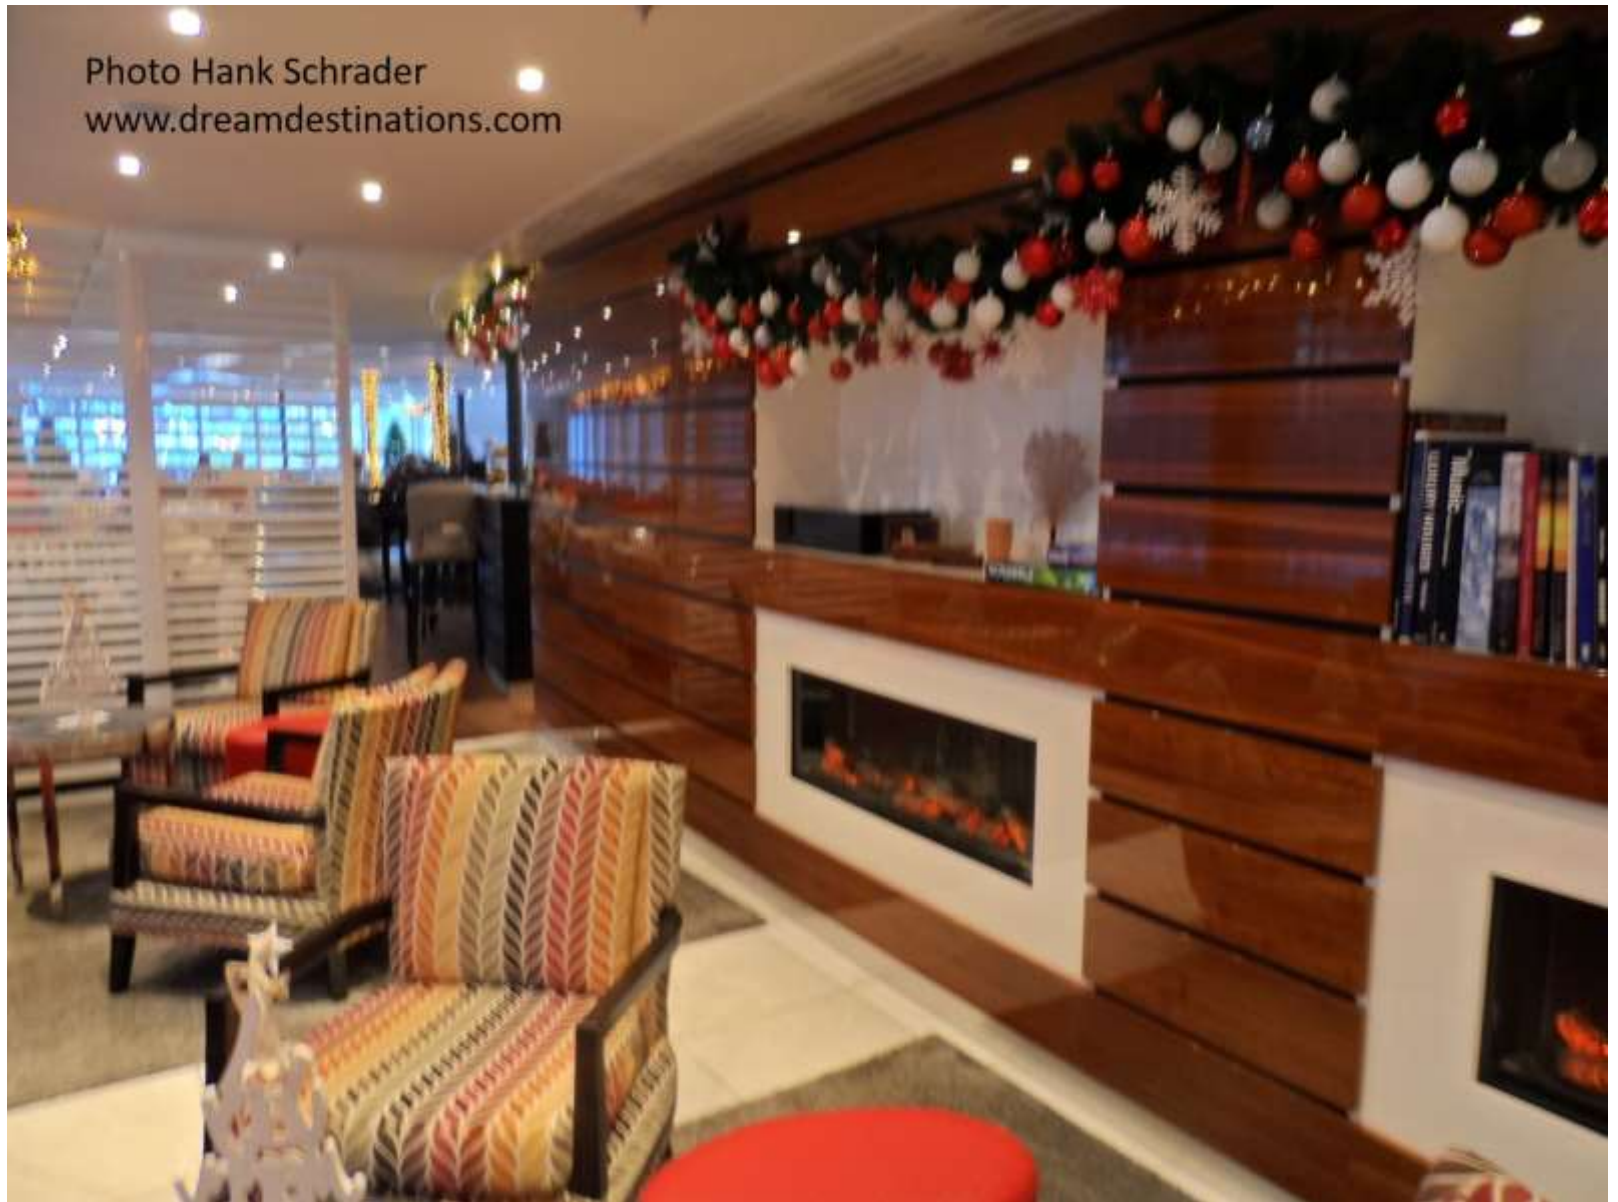

- These 135 meter ships carry 156 passengers and offer excellent facilities.
- There are 2 dining rooms, a lounge area, a heated pool with swim-up bar, a fitness room and massage & hair service room.
- This presentations covers the AmaSiena (new in 2020), the AmaMora, the AmaLea, the AmaKristina, the AmaViola and the AmaStella.

AmaKristina Lounge

Photo Hank Schrader www.dreamdestinations.com

AmaKristina Library

Photo Hank Schrader
www.dreamdestinations.com

AmaViola Main Lounge—Photo AmaWaterways

AmaKristina Main Dining Room

Wine Room Main Restaurant