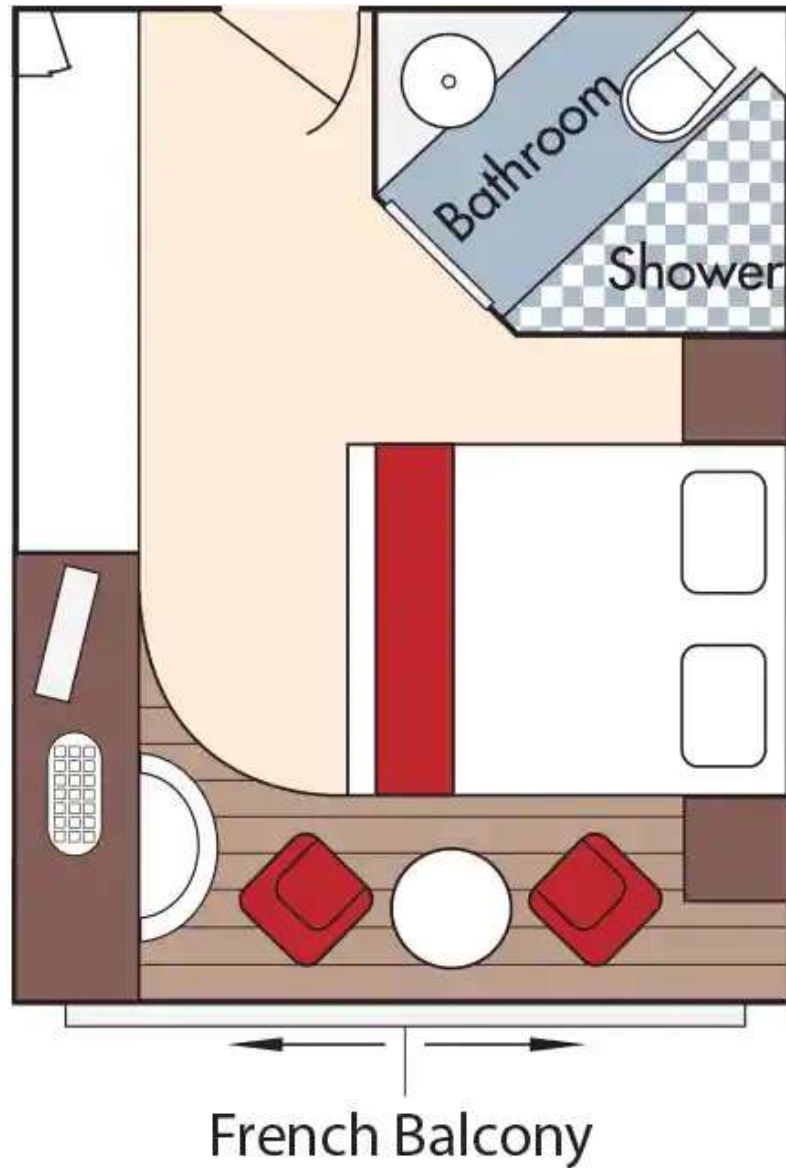

AmaViola Suite Photo AmaWaterways

AmaViola Suite Photo AmaWaterways

Suite Bedroom Photo AmaWaterways

Category AA & AB Twin Balcony 235 sq. ft.

Category BA & BB Twin Balcony 210 sq.

AmaKristina
Twin
Balcony
Stateroom

Photo Hank Schrader
www.dreamdestinations.com

Twin Balcony Bathroom (shower only)

Twin Balcony Outside view

Photo Anne Schrader
www.dreamdestinations.com

AmaViola Twin Balcony Cabin Photo AmaWaterways

Category CA French Balcony 170 sq. ft.

AmaViola French Balcony Cabin Photo AmaWaterways

Category D & E Fixed Window 160 sq. ft.

AmaViola Fixed Window Stateroom

Photo AmaWaterways

Visit Dream Destinations, LLC

Your Journey Begins Here!

Dream Destinations