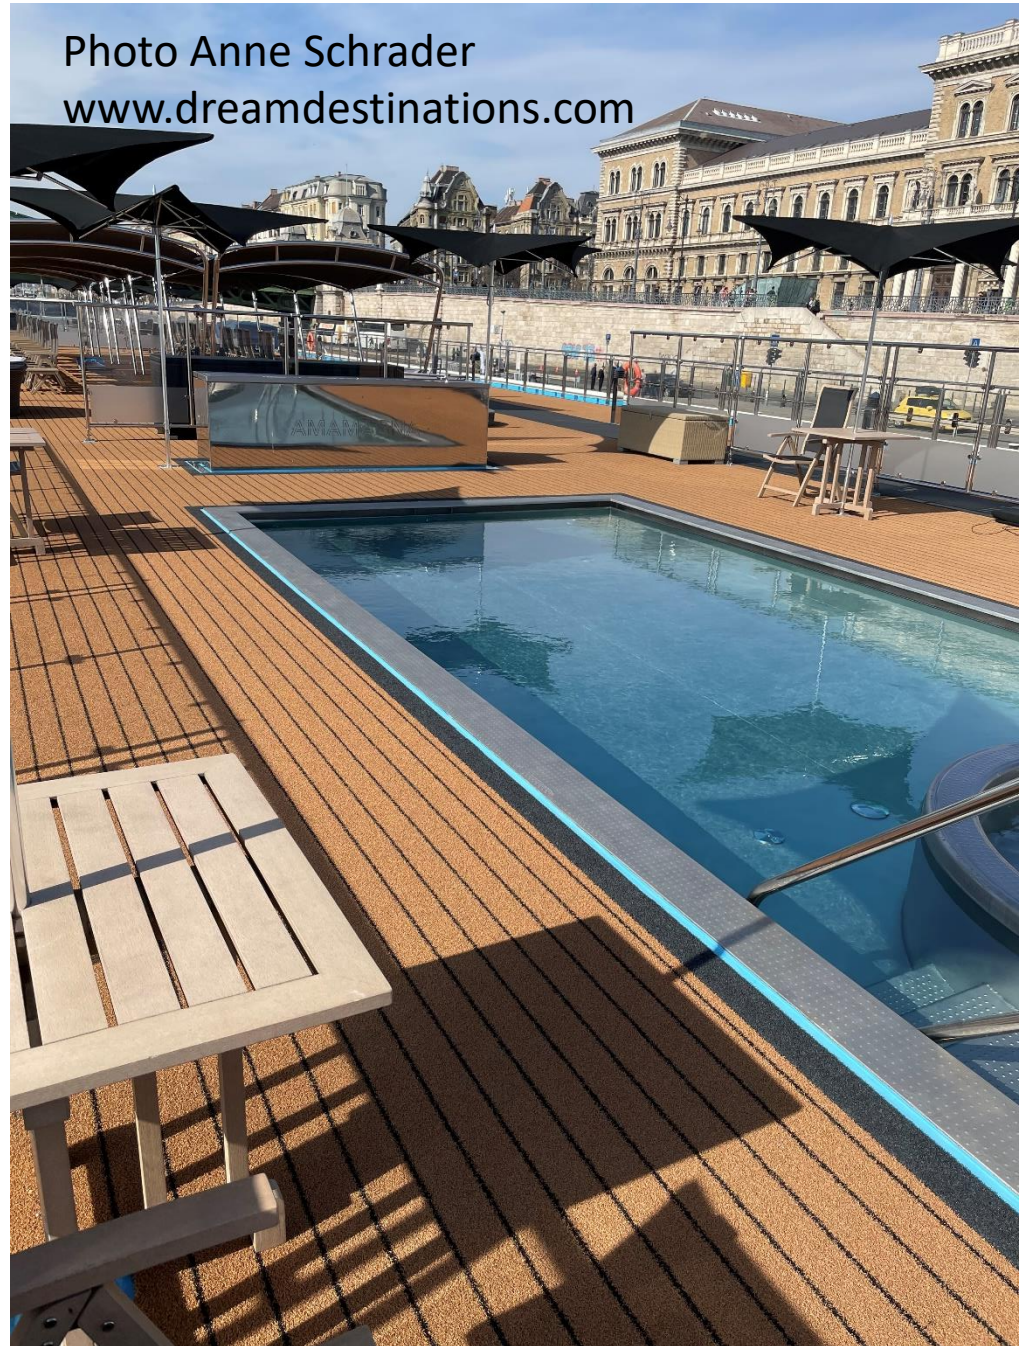

Pool Area AmaMagna

Photo Anne Schrader
www.dreamdestinations.com